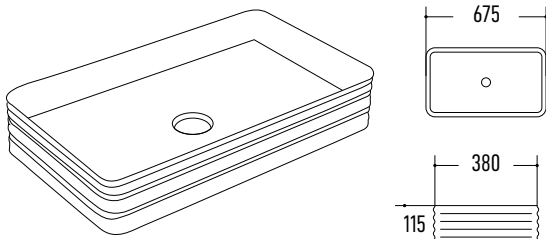

ROCHESTER

FICHA TÉCNICA

Características técnicas del producto

Código / SKU:	BAS-005
Familia:	Lavabos
Modelo:	Rochester
Color:	Blanco
Tipo:	Lavabo rectangular de sobreponer
Material:	Cerámica
Medidas:	675x380x115 mm.
Peso:	18 kg.

Technical characteristics of the product:

Code / SKU:	BAS-005
Family:	Wash basin
Model:	Rochester
Colour:	White
Type:	Rectangular superimpose wash basin
Material:	Ceramic
Measures:	675x380x115 mm.
Weight:	18 kg.

the class of the **English**, within the reach of **your home**

Isometric drawing:

* The image serves merely as an illustration. The faucet is not included

General information:

A different and elegant wash basin, for those who appreciate 3D figures, this is the perfect product to give life and get out of simplicity. Inspired on the Rochester Castle. Founded in 1078, it was a strategic bastion which helped, during the early Medieval Times, protect the South-Eastern coasts of England from possible invasions. Home of "William the Conqueror"