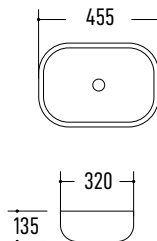

Isometric drawing:

* The image serves merely as an illustration. The faucet is not included

General information:

A unique and innovative wash basin in the market; simple, practical and elegant. Its black and white colour combination makes this product a unique model for those who want to stand out. Inspired on the Lancaster Castle, founded in the XI century, it has seen important events, from the Roman Empire to today's Monarchy. One of the most important ones was the trial of various people for witchcraft.

Maintenance:

Do not leave the item uncleaned for long periods of time. While cleaning do not use ammonia or acids as it will damage the sanitary ware, use soap and a sponge. Clean its surface with a damp soft cloth and add a non-abrasive detergent if needed and then wipe dry.

Warranty:

10 years of manufacturing defects for the ceramic. If any manufacturing defects are detected on the ceramic, the product will be evaluated and if true, replaced without any cost to the original buyer. The warranty is subject to the buyer having an invoice of the purchase.

www.harringtonceramic.com

Tel. 33 3669 0222 ext. 6060
Calle Pablo Casals 657-11 Col. Prados Providencia
44670, Guadalajara, Jal. México.
info@harringtonceramic.com
www.harringtonceramic.com