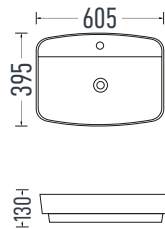

www.harringtonceramic.com

Tel. 33 3658 8365
Calle Constitución 62 Col. Analco 44450,
Guadalajara, Jal. México.
info@harringtonceramic.com

HEVER

TECHNICAL SHEET:

Technical characteristics of the product:

| | |
|-------------|-------------------------------|
| Code / SKU: | BAS-008 |
| Family: | Wash basin |
| Model: | Herver |
| Colour: | White |
| Type: | Square superimpose wash basin |
| Material: | Ceramic |
| Measures: | 605x395x130 mm. |
| Weight: | 15 kg. |

the class of the **English**, within the reach of **your home**

Isometric drawing:

* The image serves merely as an illustration. The faucet is not included.

General information:

An innovative washbasin that allows you to place in two different ways either to put on or semi recessed without losing its elegance and essence in simple design Practical and elegant inspired by the castle of Hever Home of Anne Boleyn The second wife of King Henry VIII A Tudor mansion of exquisite beauty surrounded by one of the best gardens in Britain Try not to get wet in the water labyrinth something unique.